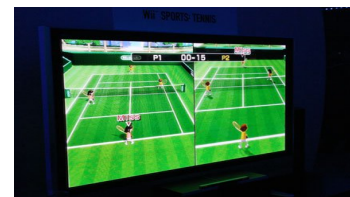

# WII-DISPLAY

Due to the use of wireless controllers and motion-tracking the Nintendo Wii brought a revolution to the experience of gaming.

## **Technical details :**

**Dimensions W x D x H :**

50 x 65 x 180 cms

**Weight :**

40 kgs

**Power :**

220-240 V, 150 Watts

**Screen :**

27 inch lcd

**Installation time :**

10 mins

**Capacity :**

+/- 20 players/hour

**Controllers :**

standard 2 controllers (1 blue + 1 red) incl batteries

**Software :**

standard Wii Sports : tennis, golf, baseball, bowling, boxing  
Wii Play : 12 games incl laserhockey, clay shooting,...